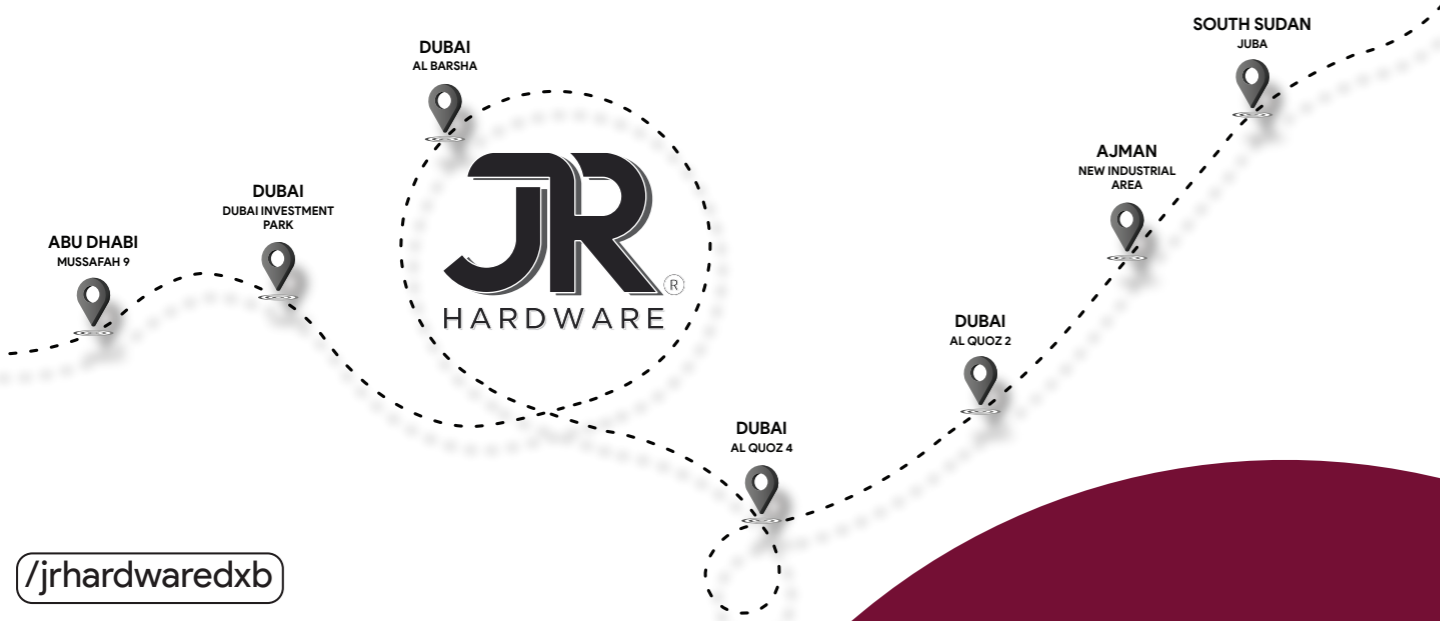

OUR BRANCHES

DUBAI AL QUOZ 2	DUBAI AL QUOZ 4	DUBAI DIP
ABU DHABI MUSSAFAH 9	SOUTH SUDAN JUBA	AJMAN NIA

www.jr-hardware.com sale@jr-hardware.com +971 43 881 999

One Stop Shop

ALL KIND OF BUILDING MATERIAL STORE