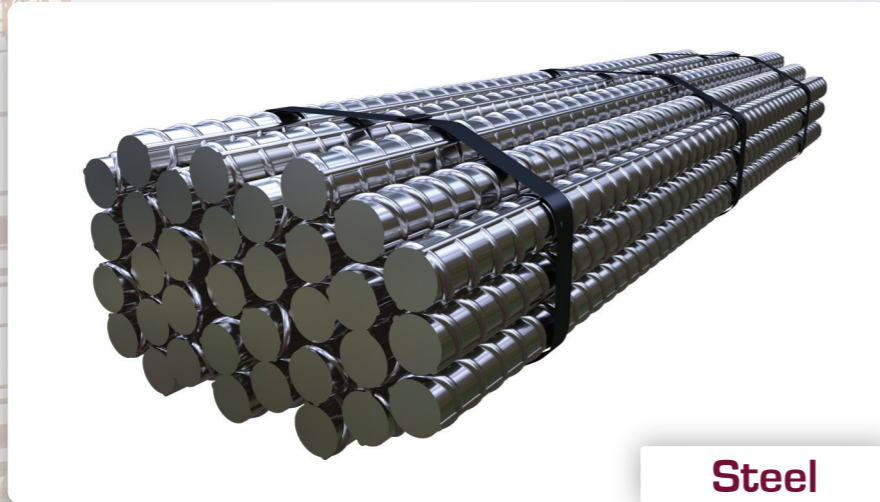

BUILDING MATERIALS

HARDWARE

PLUMBING & SANITARY